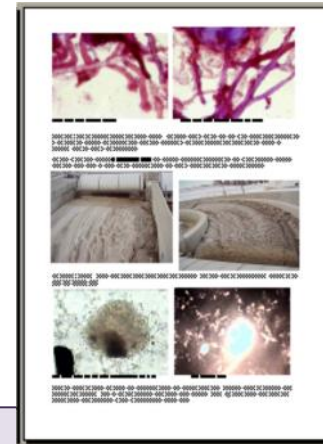

4

5

11

12

Environmental Leverage Inc.
Contact Us at Elfenvironmental@aol.com

Stop Foaming problems
Eliminate Bulking
Solids handling costs
Filament characteristics
Troubleshooting
Case Histories
Causes and Controls
All the Easy way!!!